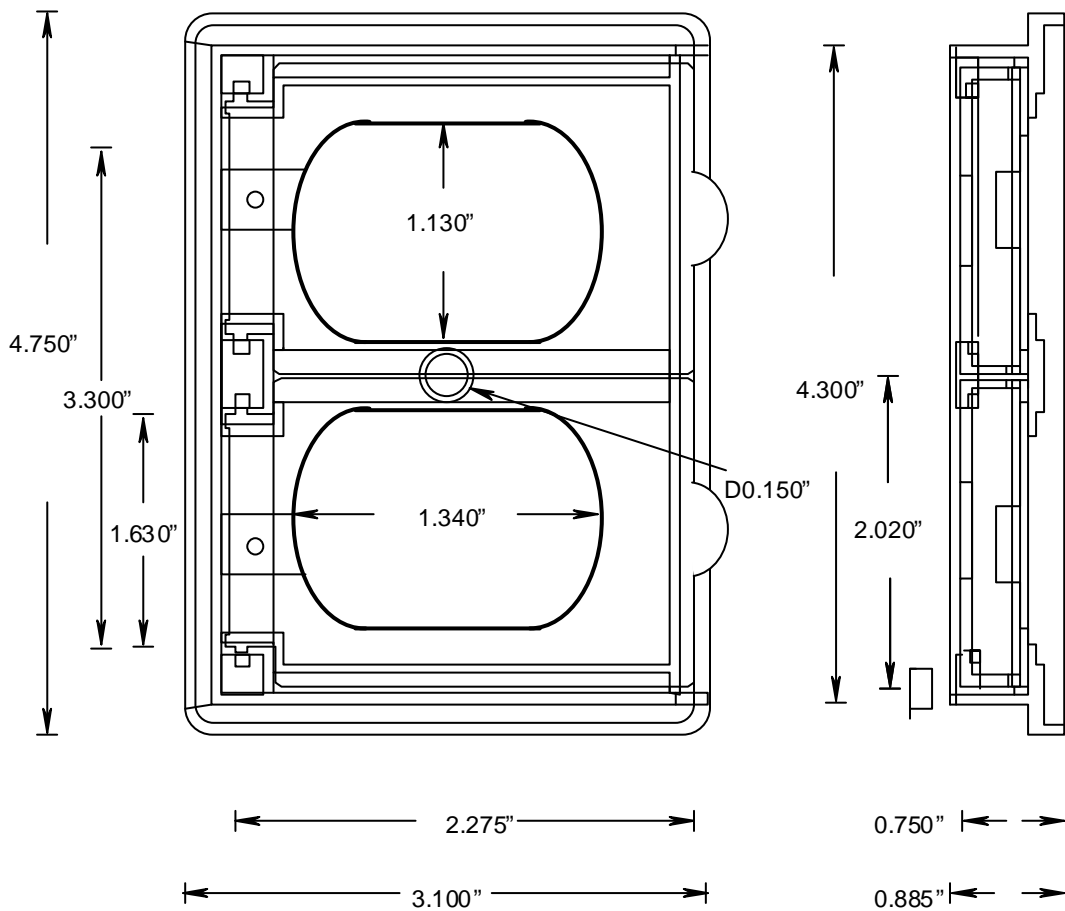

GRAY COVERS, WDRE15/10, 078326
PACIFIC CIRCLE GRAY COVERS, WDRE15/10, 178138
WHITE COVERS, WDRE15/10W, 078383

NRTL/C

PARTS LIST:

072064 (2), SMALL CLIP

072225 (1), SINGLE GANG DR UNIV. GASKET

172652 (1), 6-32X17/32 QUADREX SCREW